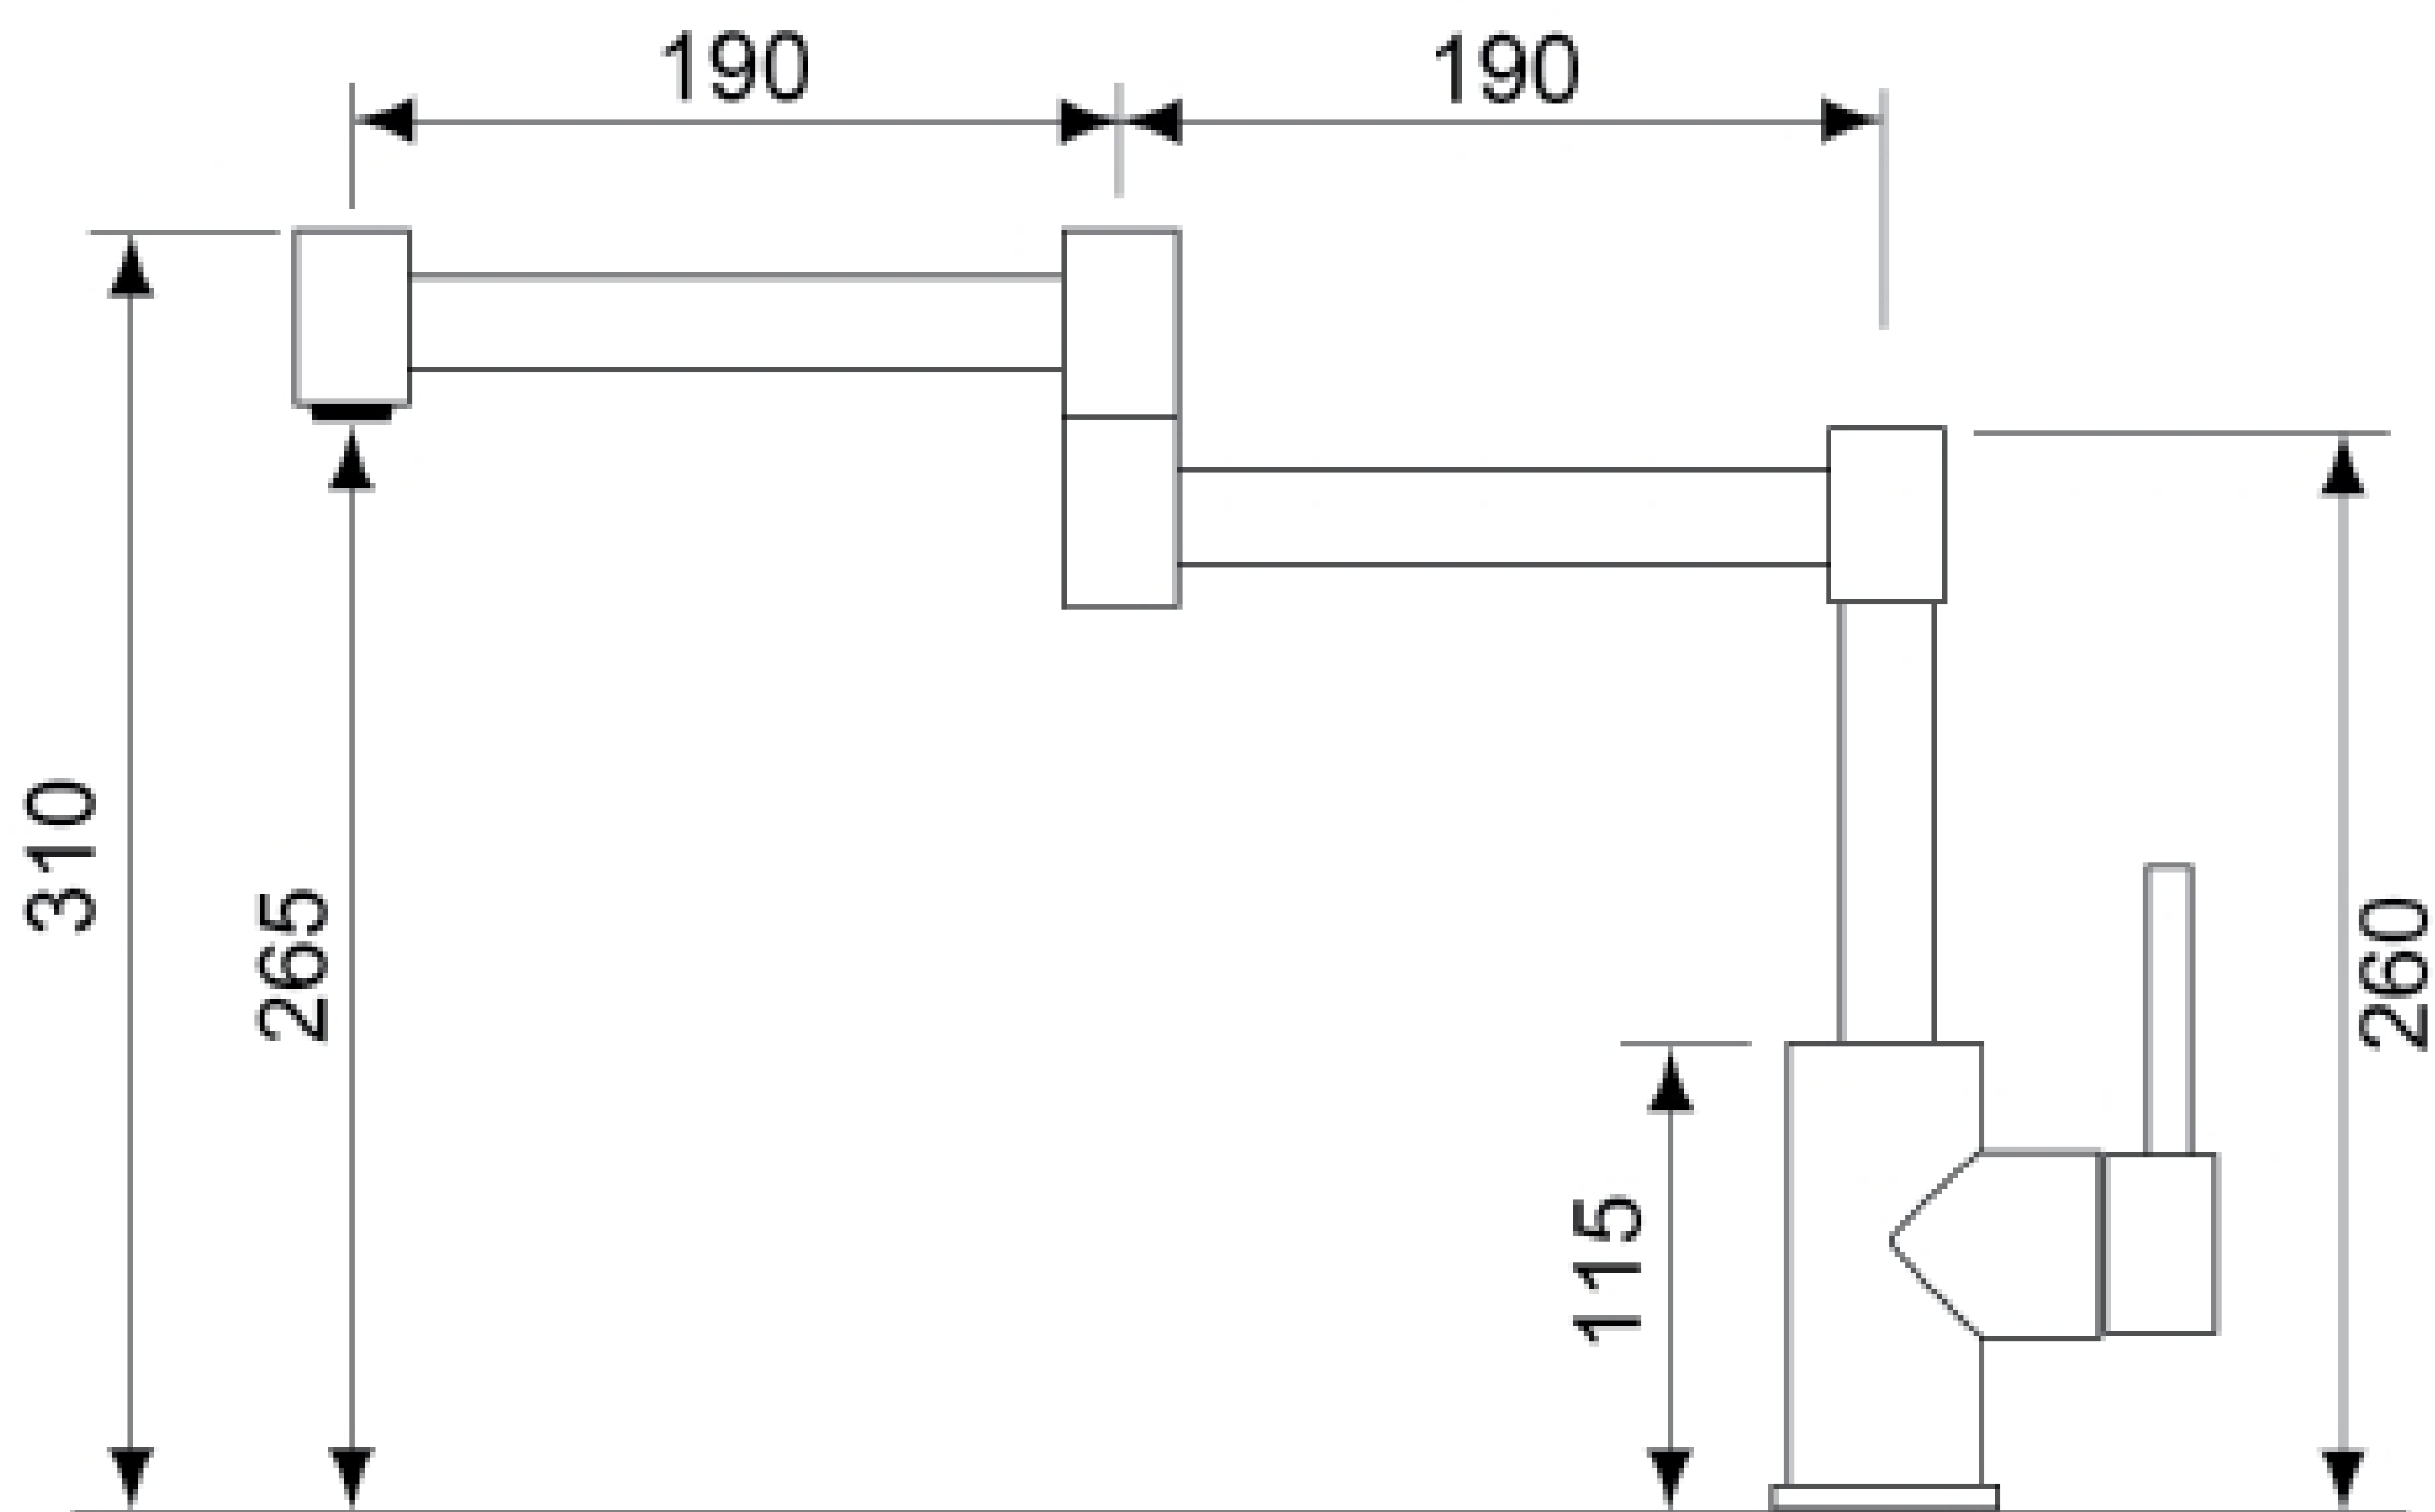

Stainless Steel Table Mounted Adjustable Sink Mixer

Product Code : 2091

Technical Drawing

All dimension are in **mm**